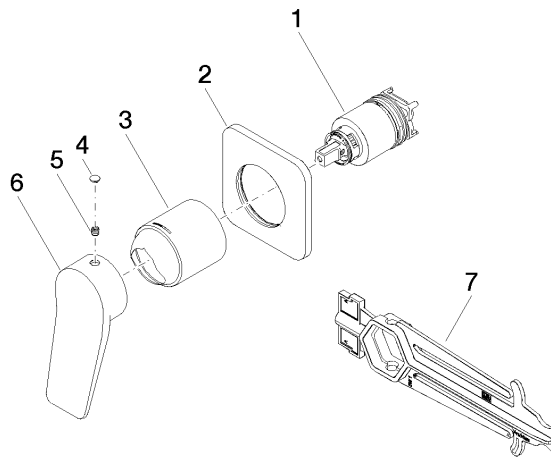

Required miscellaneous

Concealed wall-mounted single-lever mixer - 35 860 970 90

- max. recess depth 95 mm
- min. recess depth 80 mm

LISSÉ Concealed single-lever mixer with cover plate - Chrome

LISSÉ

36 060 845

Certificates

LGA_29905.

36 060 845

Spare parts list

No.	Item Number	Name	Quantity used	Delivery time
1	90 15 05 046 02 90	cartridge	1	2
2	90 27 84 020 00-00	rosette	1	10
3	09 11 02 288-00	cover	1	10
4	90 31 20 087 00-00	plug	1	10
5	90 31 11 030 00 90	pin	1	2
6	09 20 84 021-00	handle	1	10
7	90 30 09 064 00 90	key	1	2